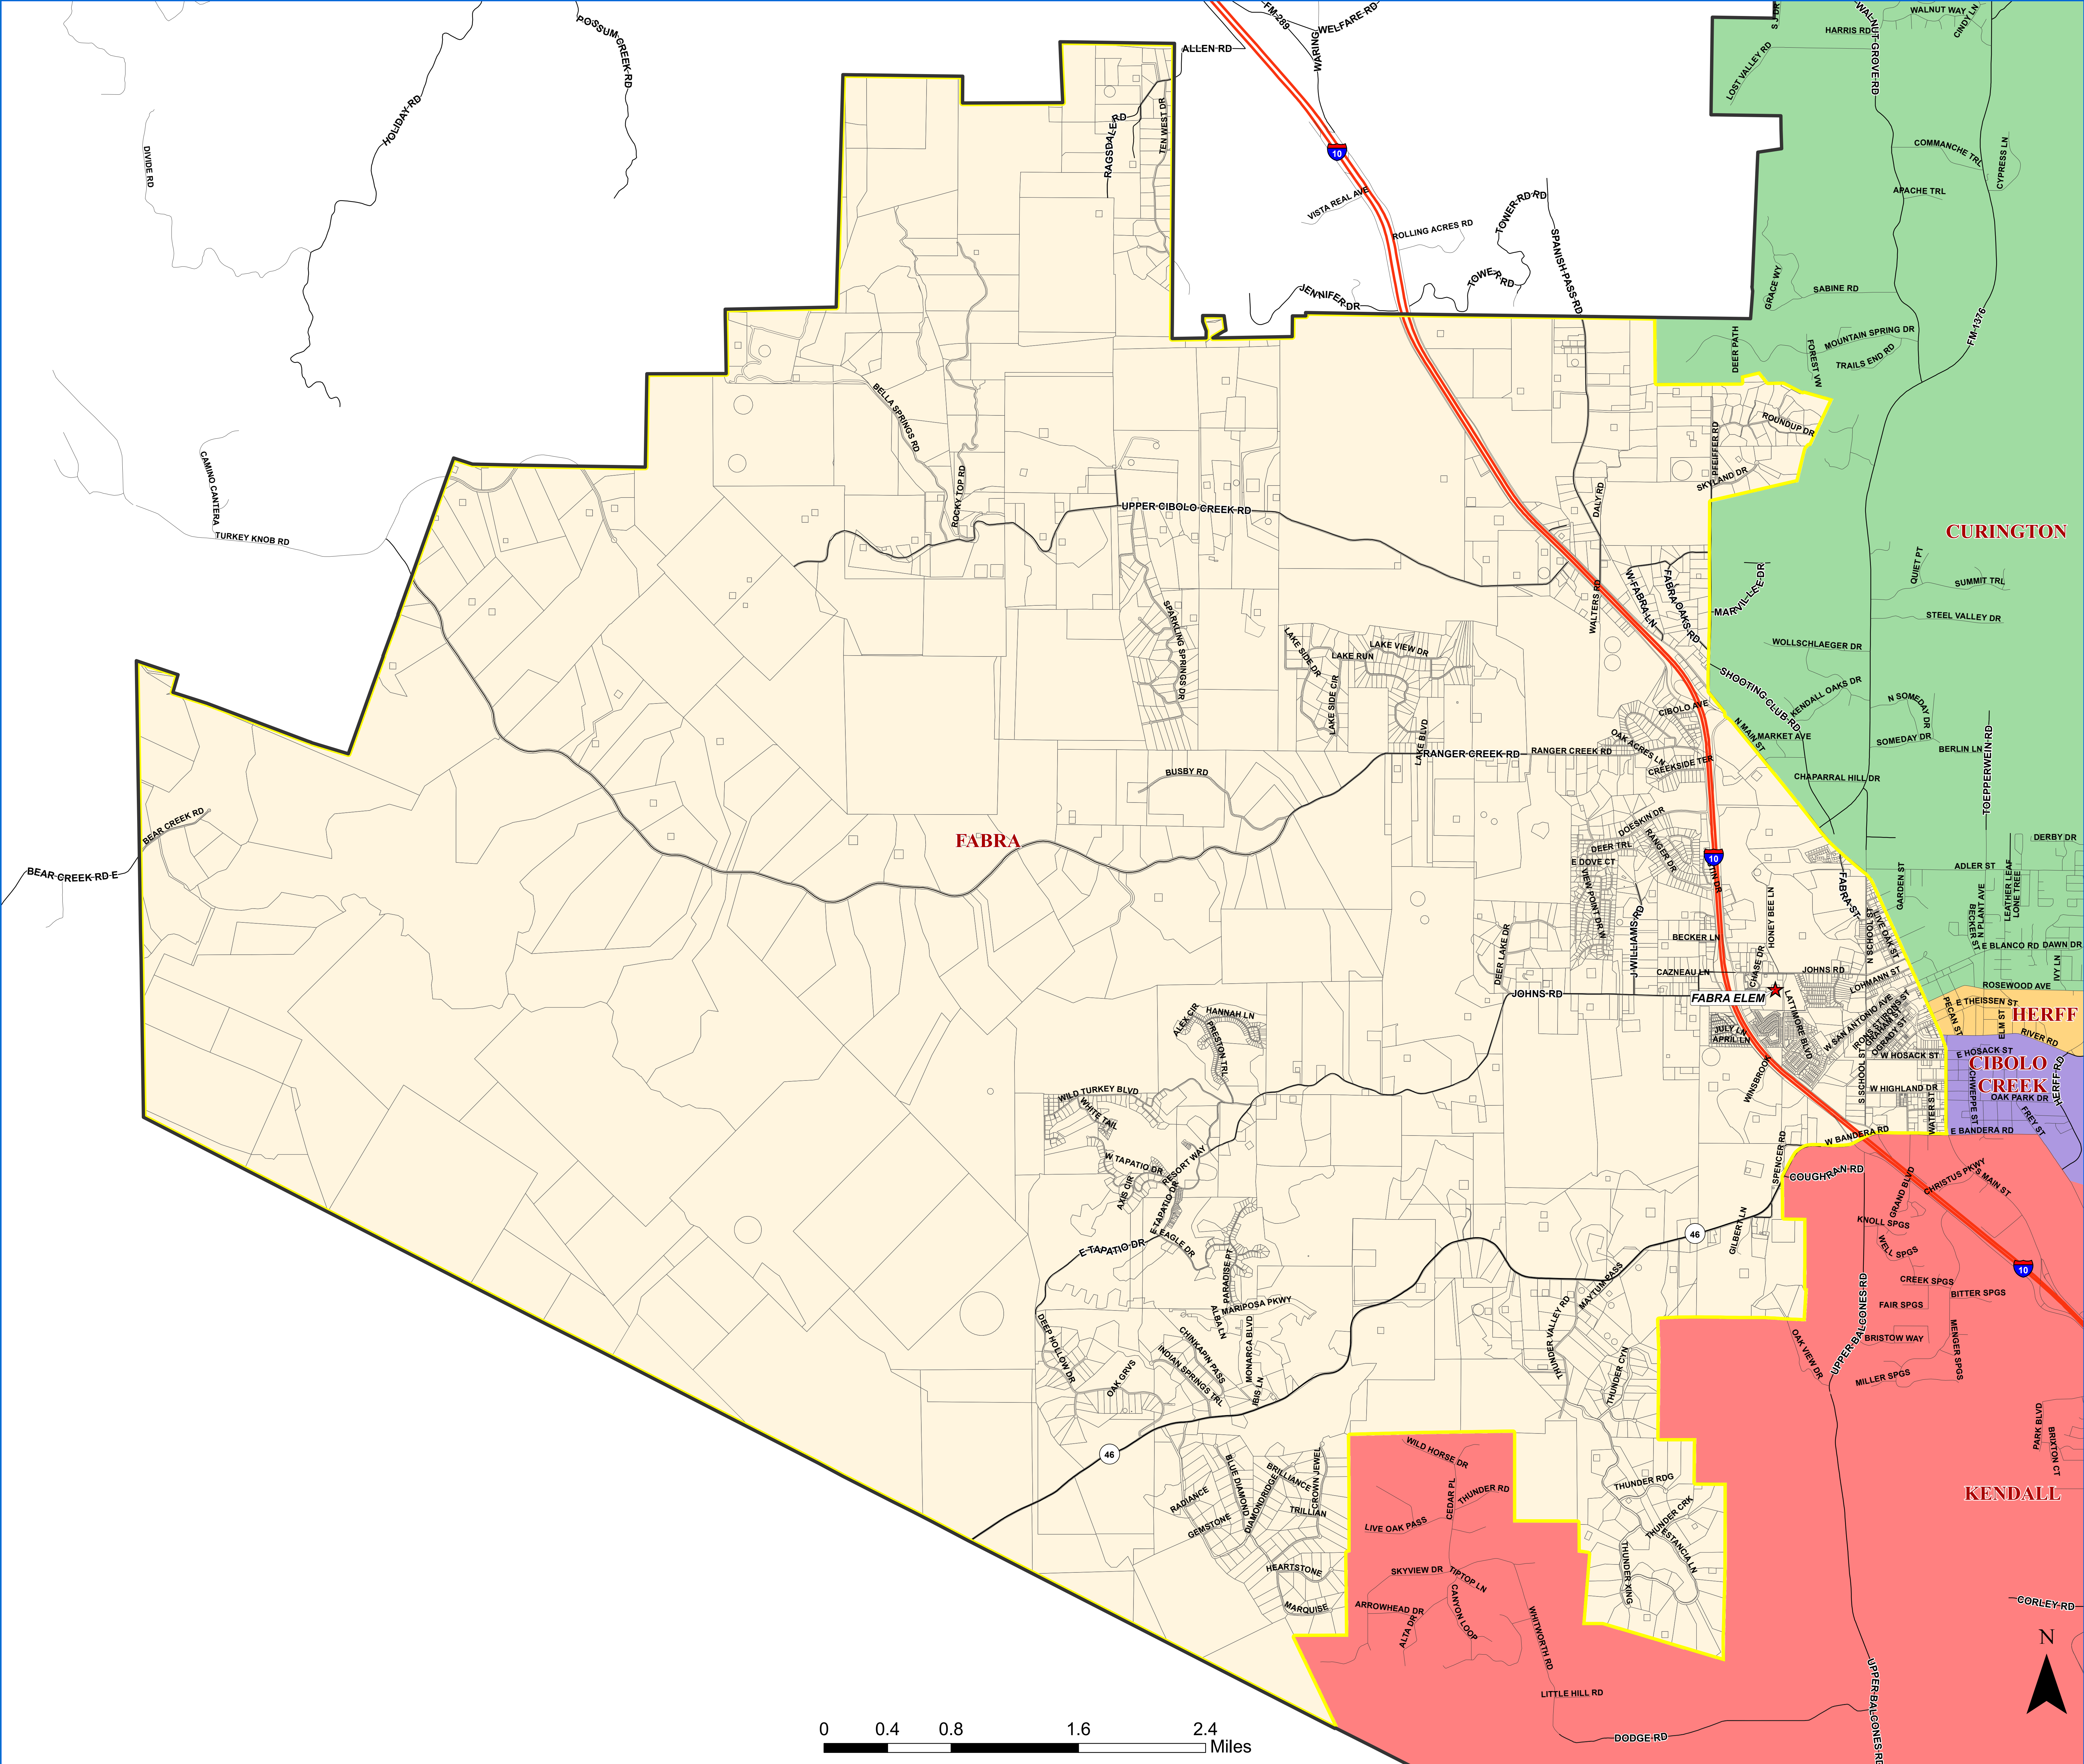

BOERNE INDEPENDENT SCHOOL DISTRICT

FABRA ELEMENTARY SCHOOL ATTENDANCE ZONE 2019-2020

Elementary Boundaries

- CURINGTON
- FAIR OAKS
- KENDALL
- CIBOLO CREEK
- FABRA
- HERFF
- VAN RAUB

Schools

- Elementary School

- River
- Parcels